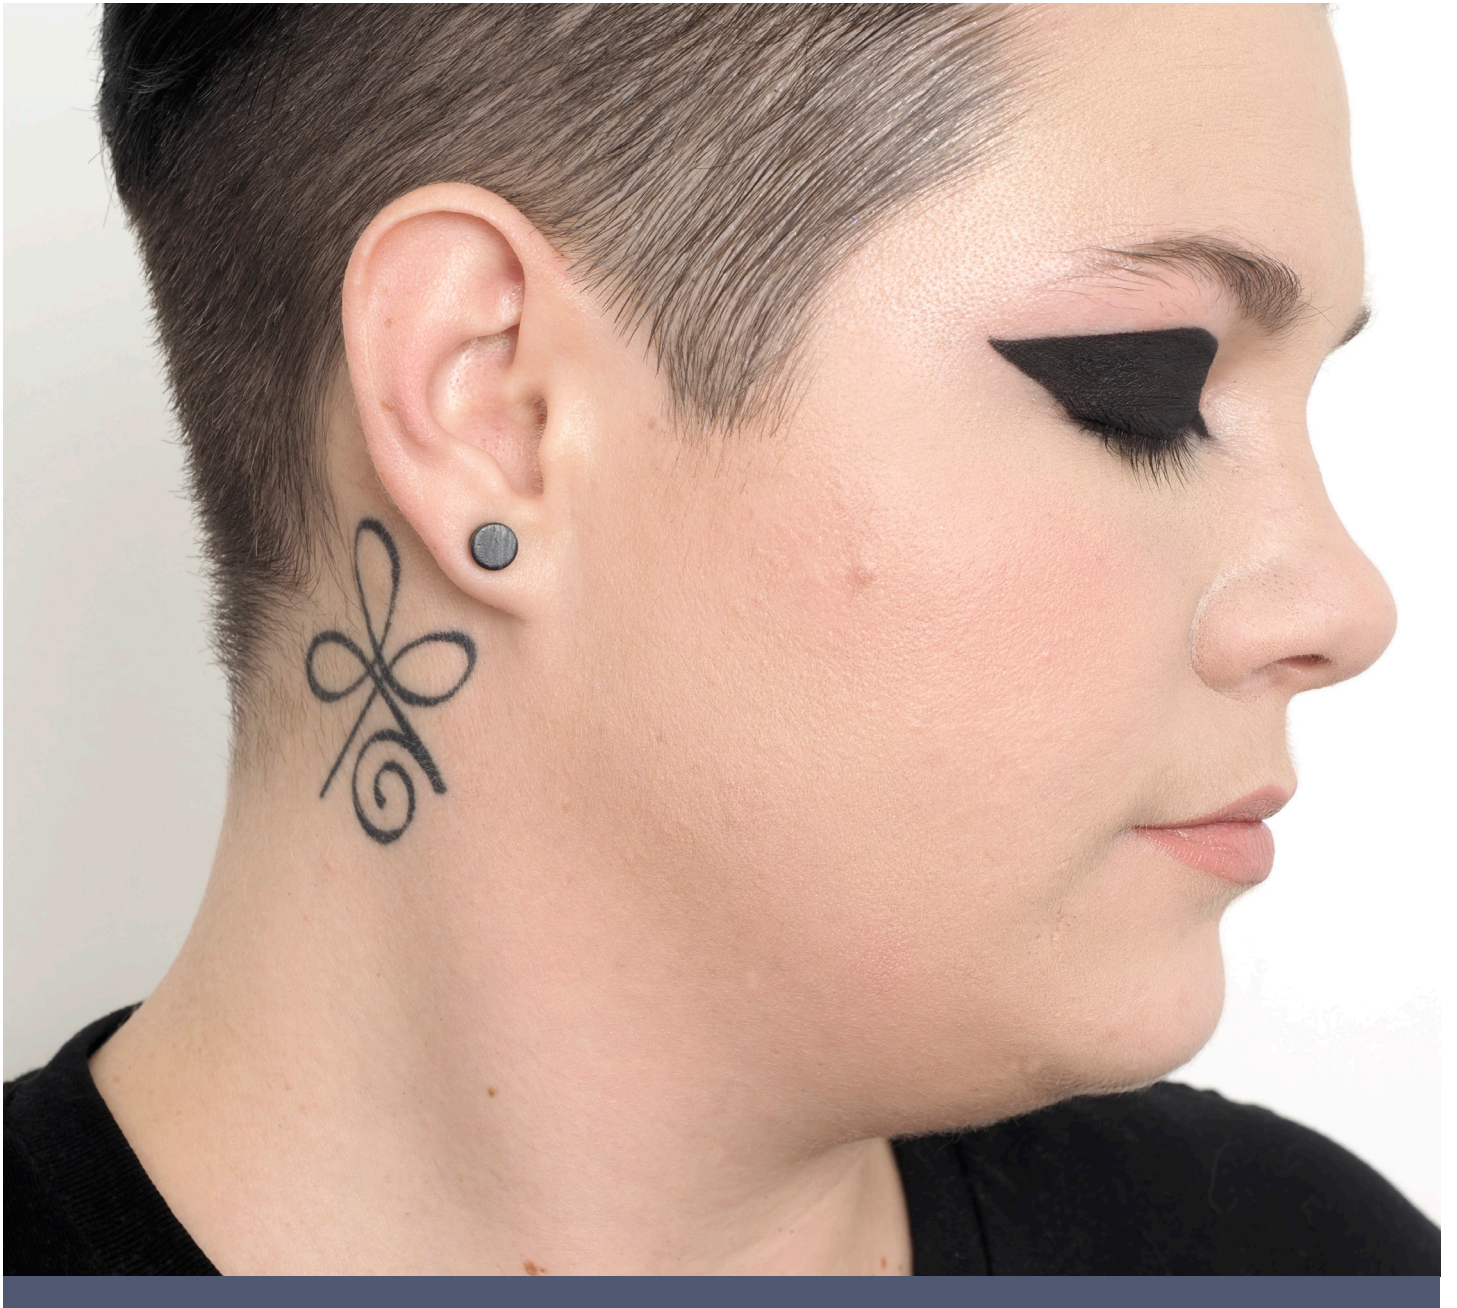

CELINE SCHABHÜTTL

PORTFOLIO

Make up Artist

www.maske-wien.com